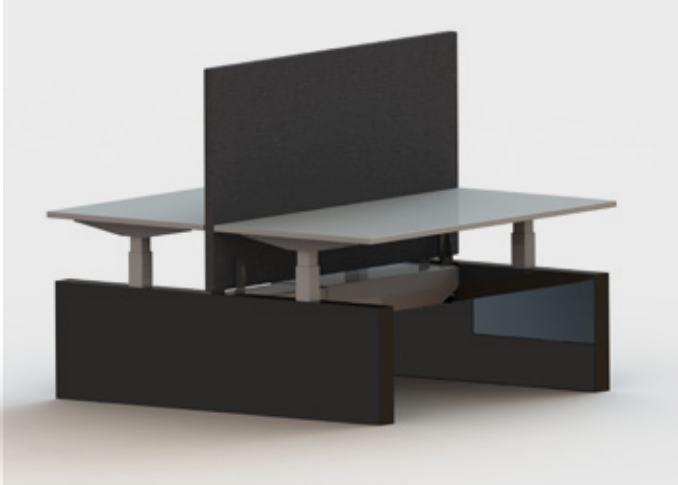

## Leg cover Bench

Surface colour	Purchase code	470
Black ●	PA-LC-7070-2-1650-XXX-11	
White ○	PA-LC-7070-2-1650-XXX-29	